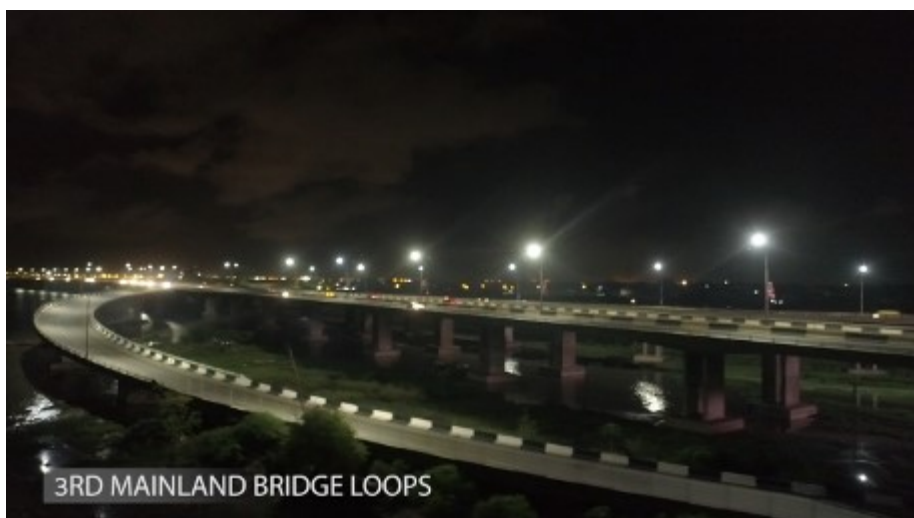

3RD MAINLAND BRIDGE—LAGOS, NIGERIA

Amazing drone footage from the Light Up Lagos project.

The whole of 3rd mainland bridge is now lit underneath our intelligent LED lighting solutions. Watch the video [here](#).

Read more about the efficient and effective [Norrskan LED](#).